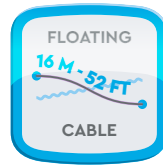

DIMENSIONS

TECHNICAL DATA

Weight
12.5 lbs

Power supply
< 29 Volt, Mars + APP

Power consumption
< 150 Watt

EQUIPMENT

Filter type
Double layer filtration

Filter access
Top access
Full filter indicator

Brush type
PVC brushes

CLEANING

Pool size
Up to 40 ft.

Pool shape
All shapes and waterproofing finishes

Cleaning type
Floor, walls and water line

Cleaning cycle duration
1.5, 2 or 2.5 hours

Remote control
Smartphone app

Navigation technology
[Smart Navigation](#)
[Gyroscope](#)
[Beach entry detection](#)

WARRANTY
2 years

Connected

Cosmy contains a Bluetooth module. Using the BWT Best Water Home app, available for download free of charge from the AppStore or PlayStore, control of your robotic cleaner is at your fingertips. Ideal for spot cleaning. You can easily direct Cosmy to clean up debris blown by the wind into the pool. Your pool is clean in moments. Thank-you Cosmy!