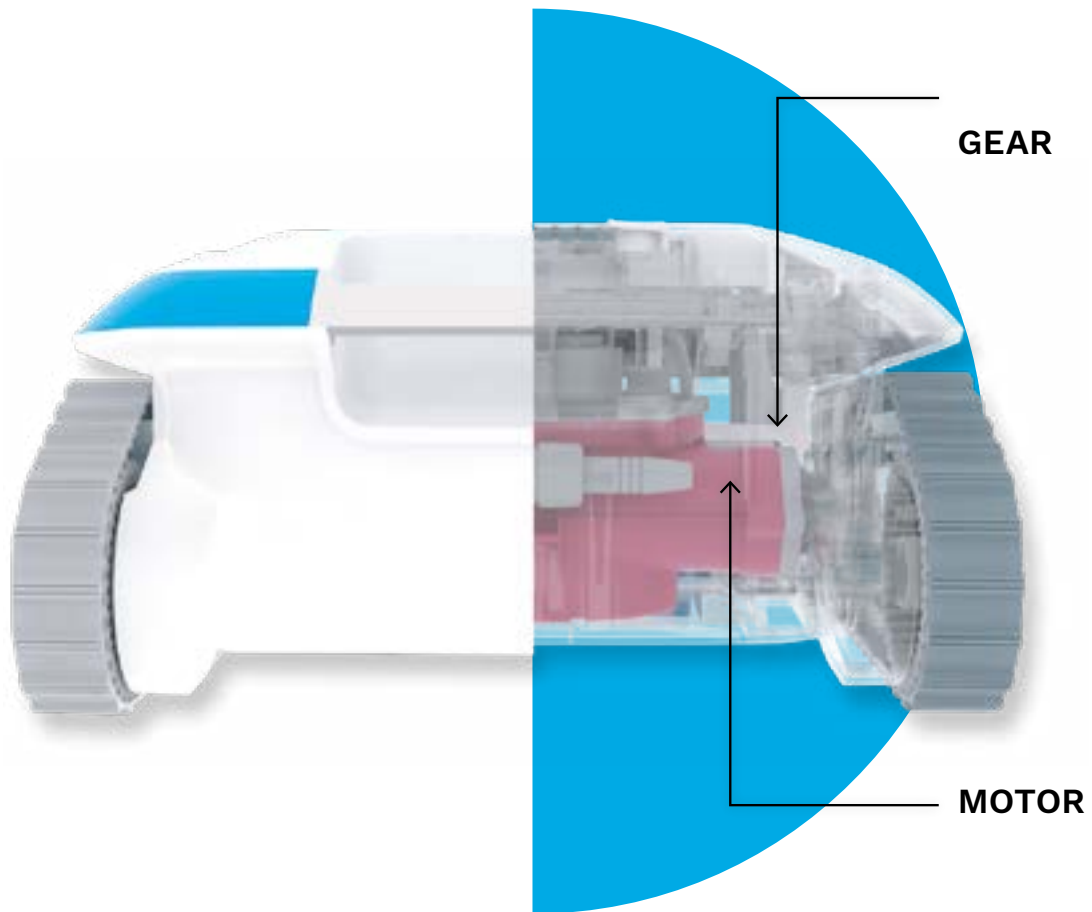

LAVENDER

FLAMINGO

RED CHERRY

APRICOT

A WHOLE LOT OF TECHNOLOGY PACKED INTO LESS THAN 13 LBS.

PLANETARY GEAR TECHNOLOGY

Cosmy robots are equipped with two stage planetary gear technology, a drive system that offers greater efficiency and better precision; combined with two drive motors and a powerful pump, Cosmy is one of the most reliable robotic cleaners on the market.

This system is the ideal solution for fast, optimized travel, unmatched cleaning and unrivalled reliability.

ENERGY EFFICIENT

With their rapid and logical travel mode and powerful suction, Cosmy robotic cleaners work fast. Cleaning cycles are short, consume less energy, and yield a flawless result.